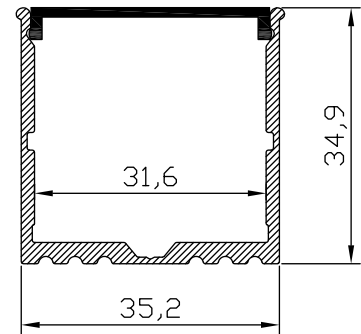

Color 

Unit: mm

Features:

1. Model: HL-BAPL018
2. Material: AL6063+PC/PMMA
3. Surface: Anodized/Painting
4. Lighting source width: 32mm
5. Length: 4m/max
6. Installation: For offices / conference rooms / supermarkets / home lighting application.